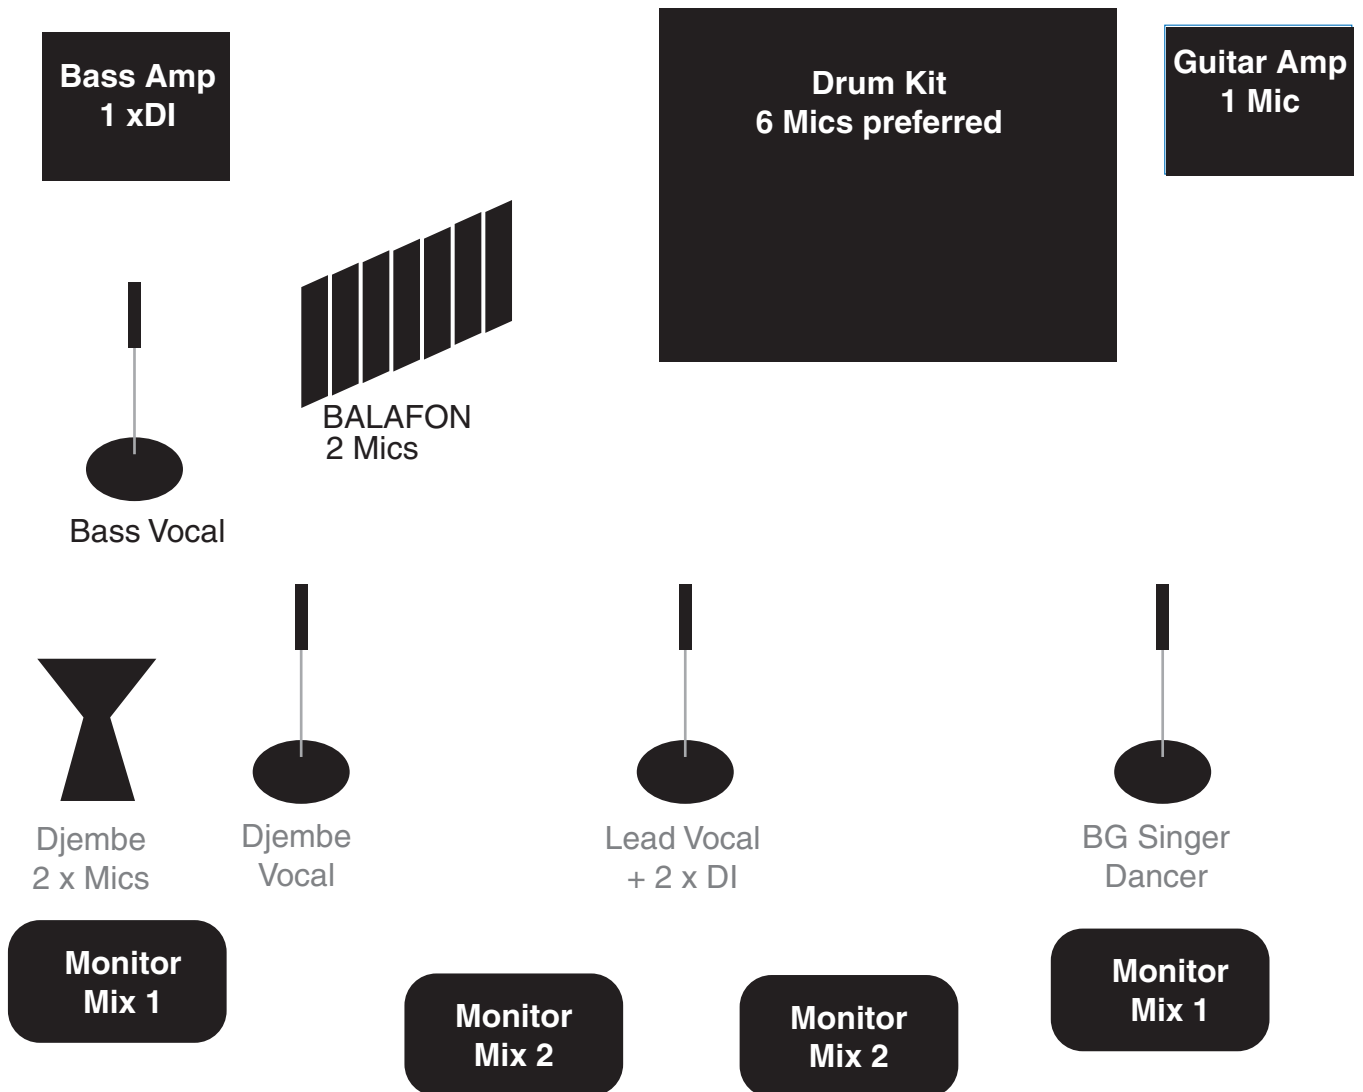

Alpha Yaya Diallo

Stage Plot

Purchaser to supply at no extra charge:

- 3 way (minimum) biamped PA System of high quality (NO PEAVEY)
- 24 channel Console (Soundcraft or equivalent)
- 4 x Monitors, 2 mixes minimum
- Amplifiers to be supplied by Artist, unless other arrangements made
- 1 Reverb (Yamaha, tc)
- 1 Delay (Korg, tc)
- Lead Vocal FX to be approx. 260 milli, with 3 delays
- All normal PA Processing