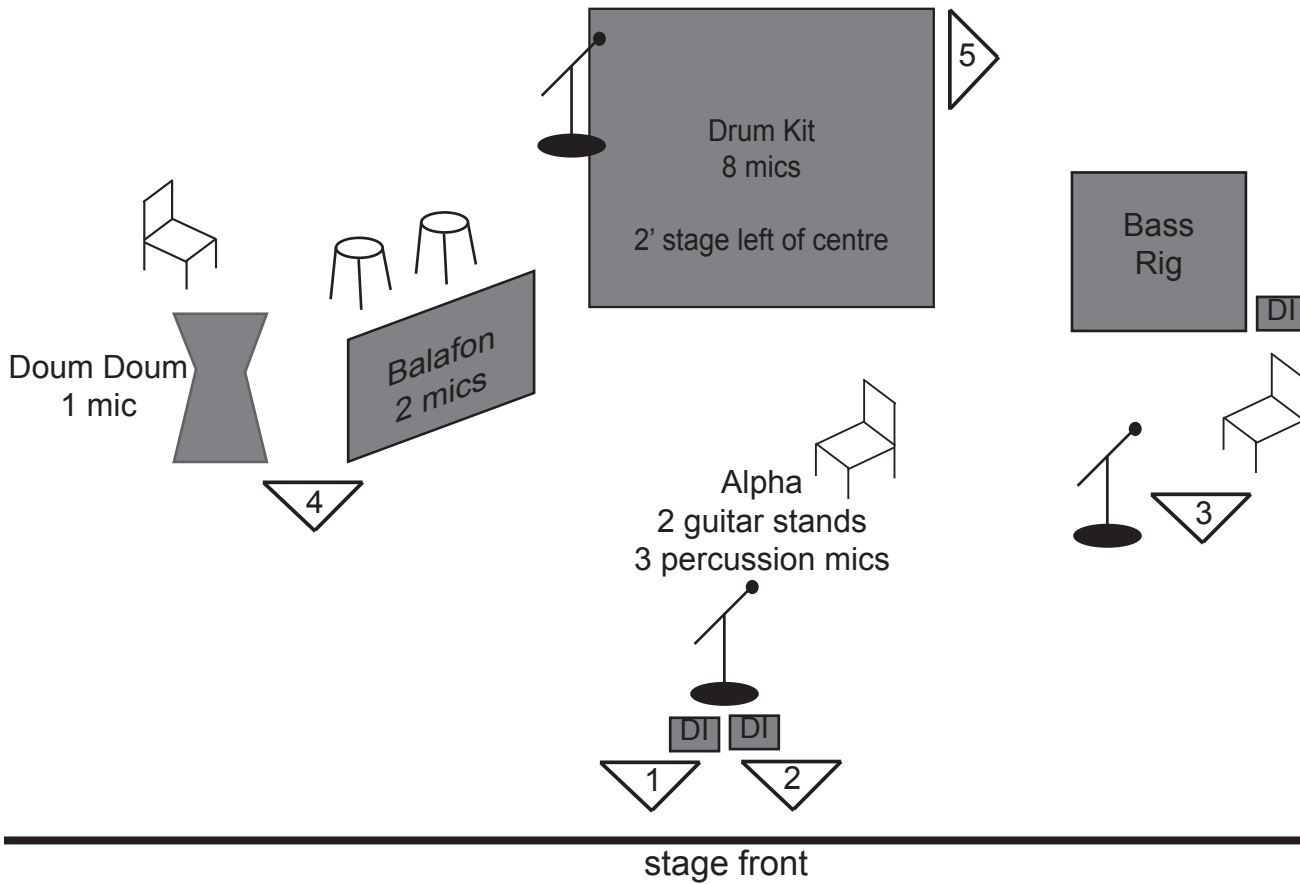

Mainstage Management: Alpha Yaya Diallo (quartet)

jack@mainstagemanagement.com

INPUT LIST:			
1	kick	11	Alpha perc 8
2	snare	12	balafon low
3	hat	13	balafon high
4	rack tom 1	14	doum doum
5	rack tom 2	15	bass DI
6	floor tom	16	acoustic guitar DI
7	OH left	17	delay DI
8	OH right	18	Alpha vox
9	Alpha perc 1	19	bass vox
10	Alpha perc 2	20	drum vox