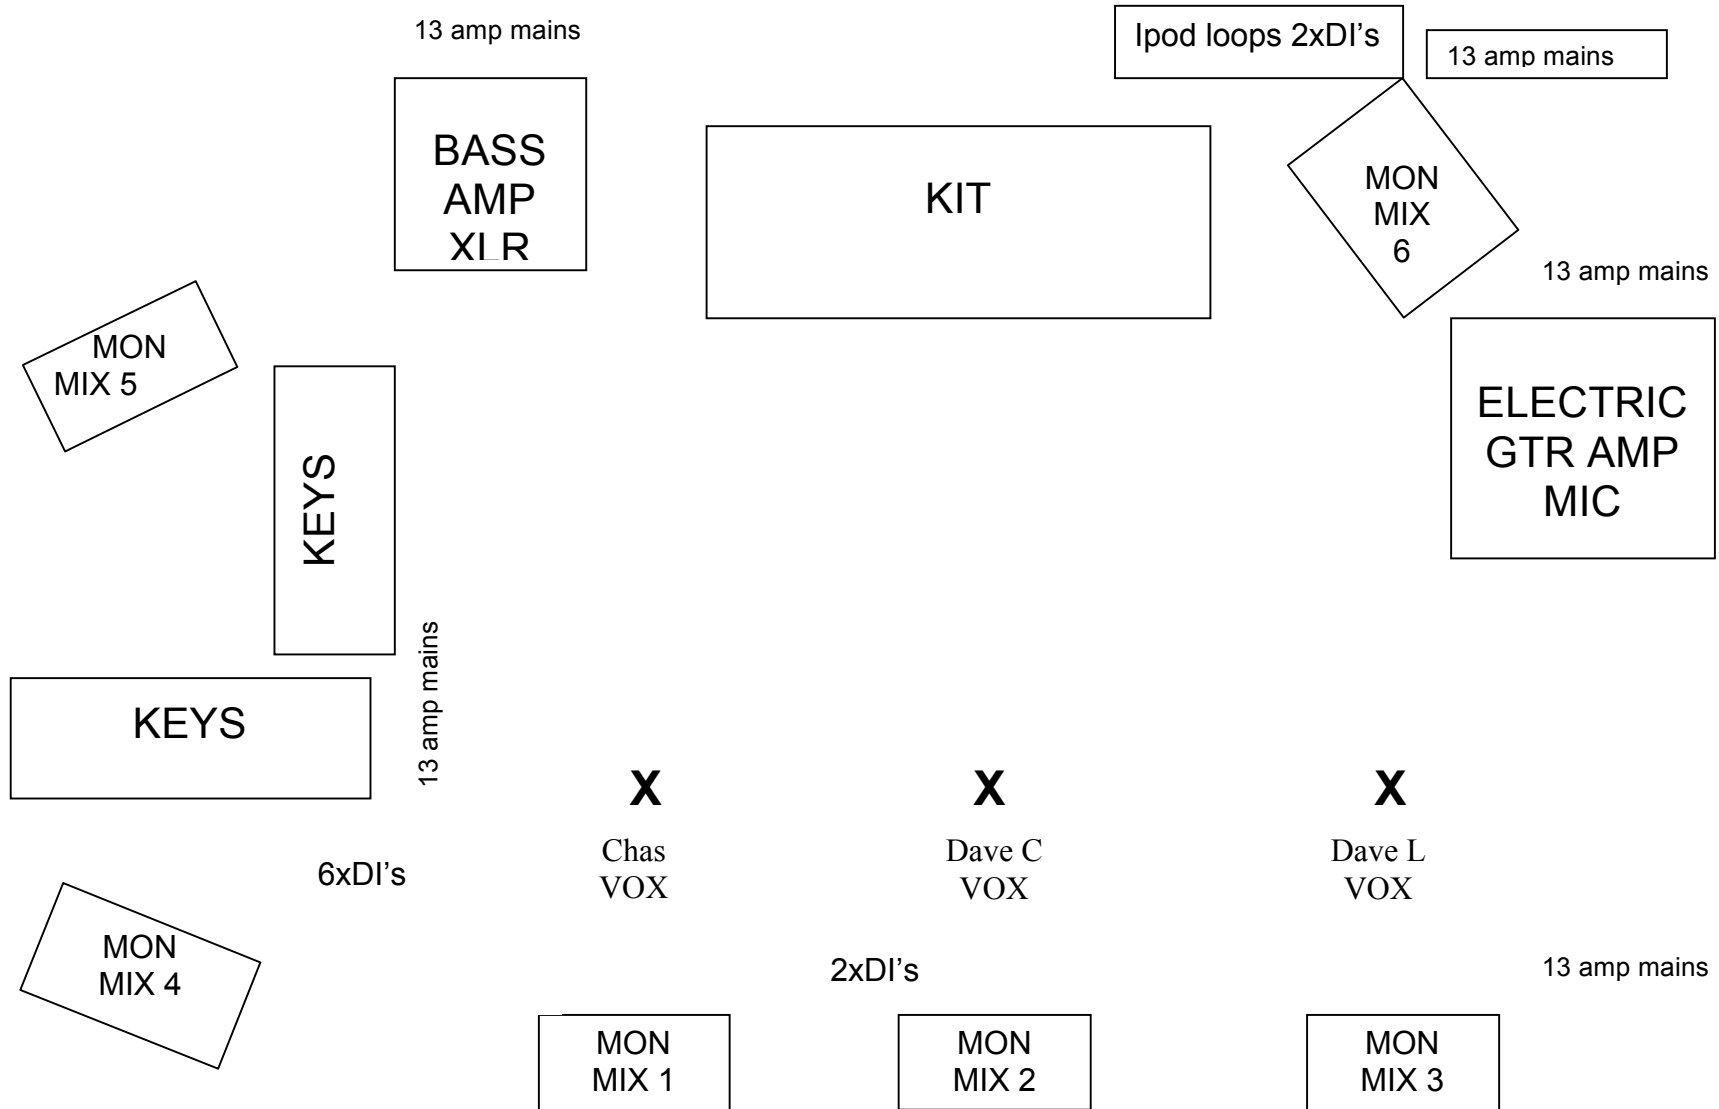

Strawbs Electric Band Stage Plot 2009

Audience