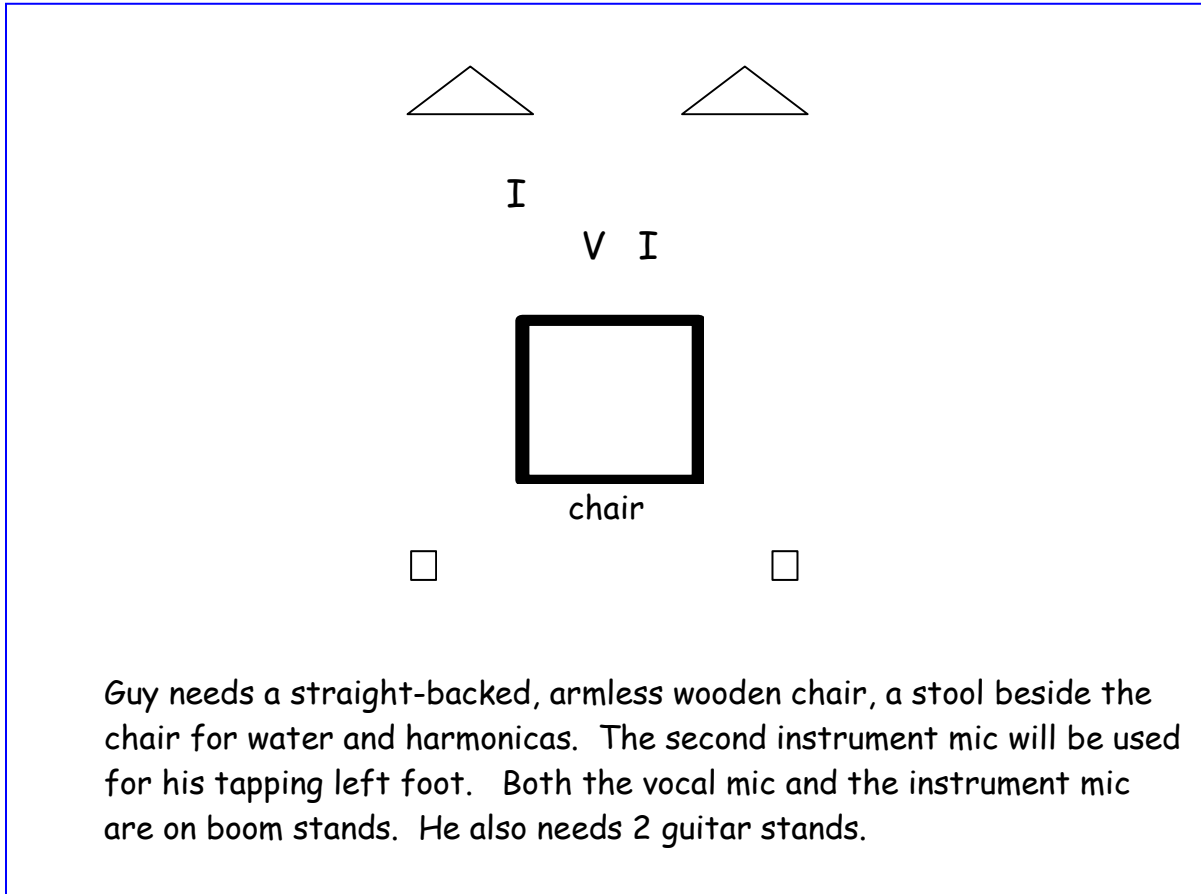

GUY DAVIS STAGE PLOT

AUDIENCE

Vocal Mic = V

Instrument Mic = I

DI (Direct Input Box) = □

Monitor = 