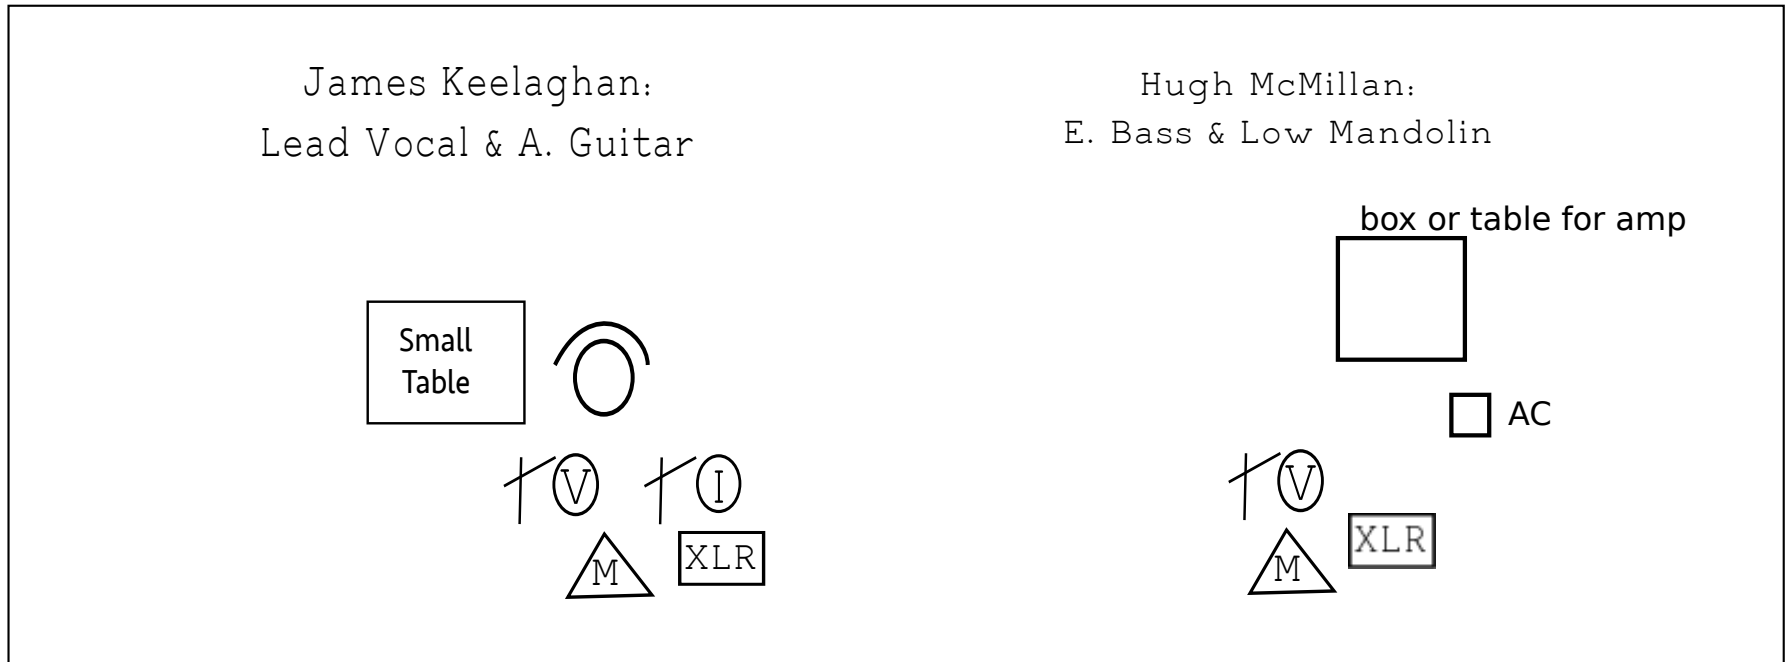

## Stage Plot

Technical Contact:  
 Hugh McMillan:  
 mcmillan.hugh@gmail.com  
 613-464-2946 mobile

Legend	
(V)	Vocal Mic
(I)	Inst. Mic
[DI]	Direct Box
[XLR]	XLR cable
(M)	Monitor
†	Boom stand
(C)	Chair